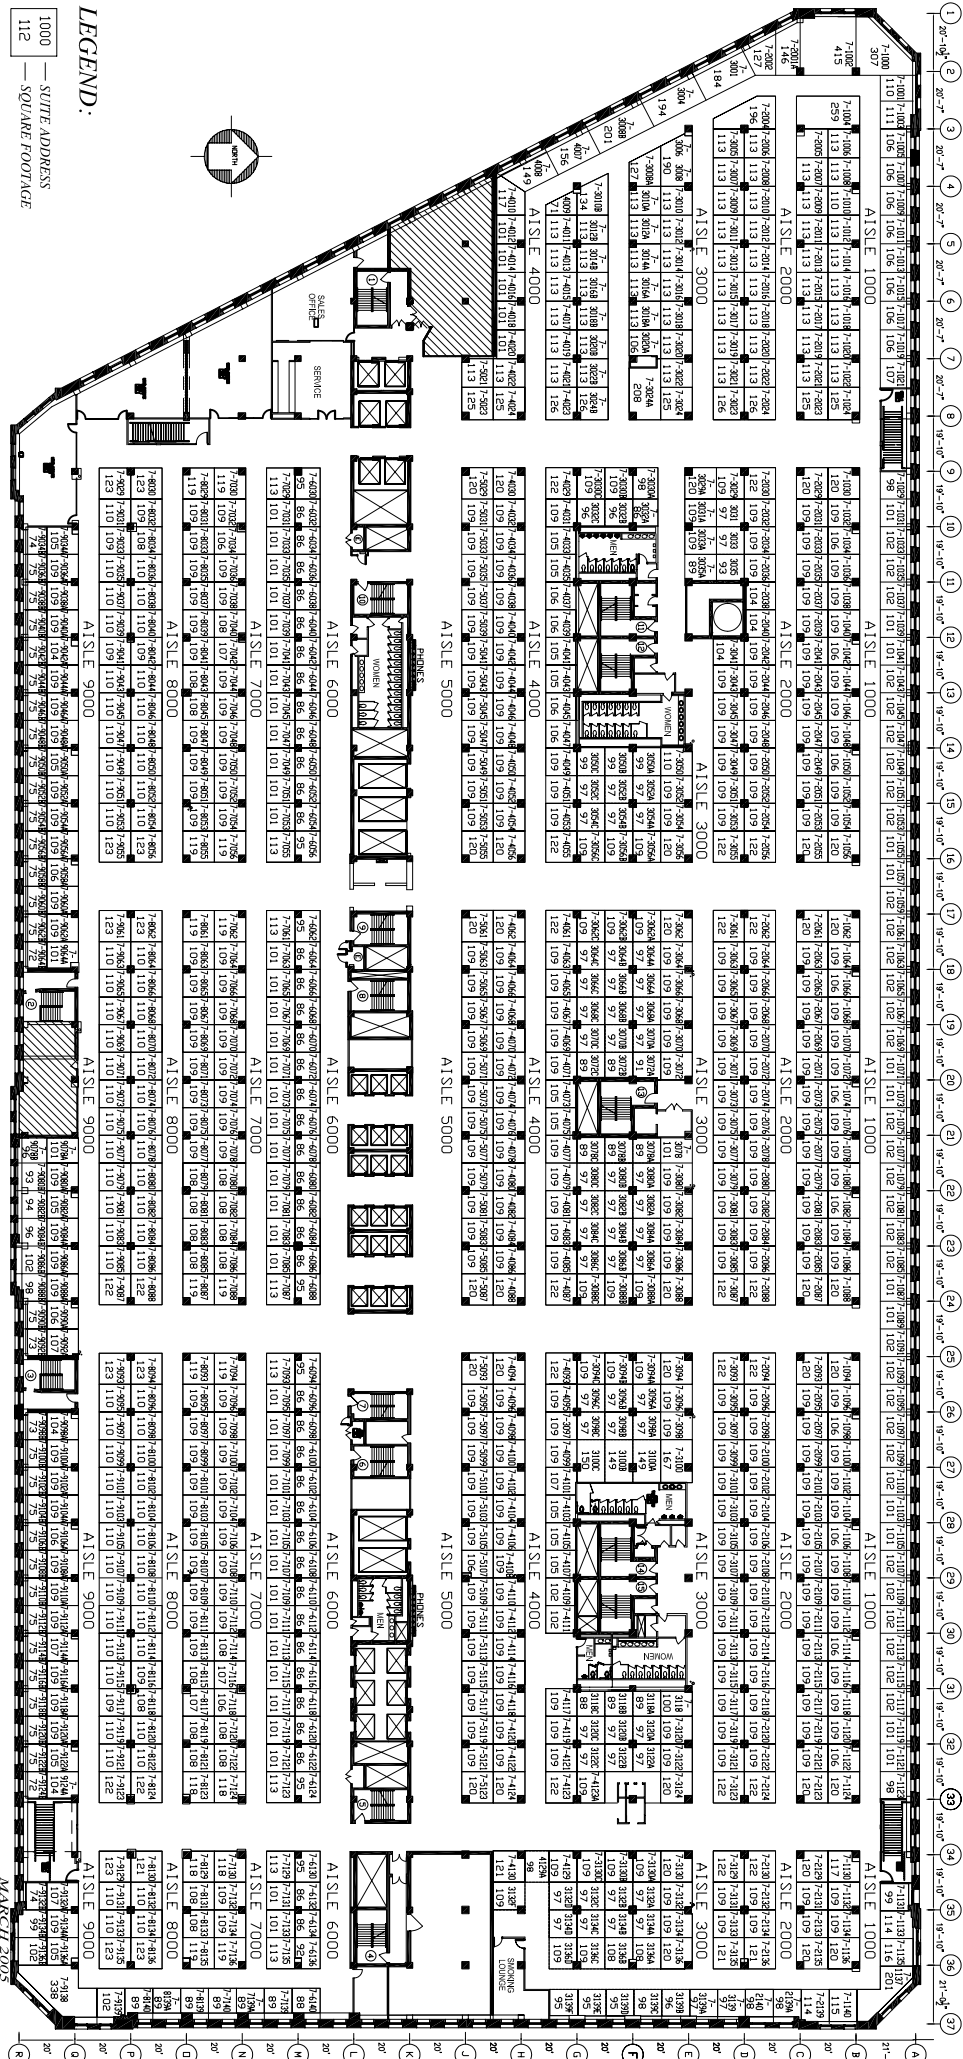

# STYLEMAX

## GENERAL FLOORPLAN

LEGEND:

- 1000 — SUITE ADDRESS
- 112 — SQUARE FOOTAGE

MERCHANDISE MART MARKET SUITES ON SEVEN

MARCH 2005